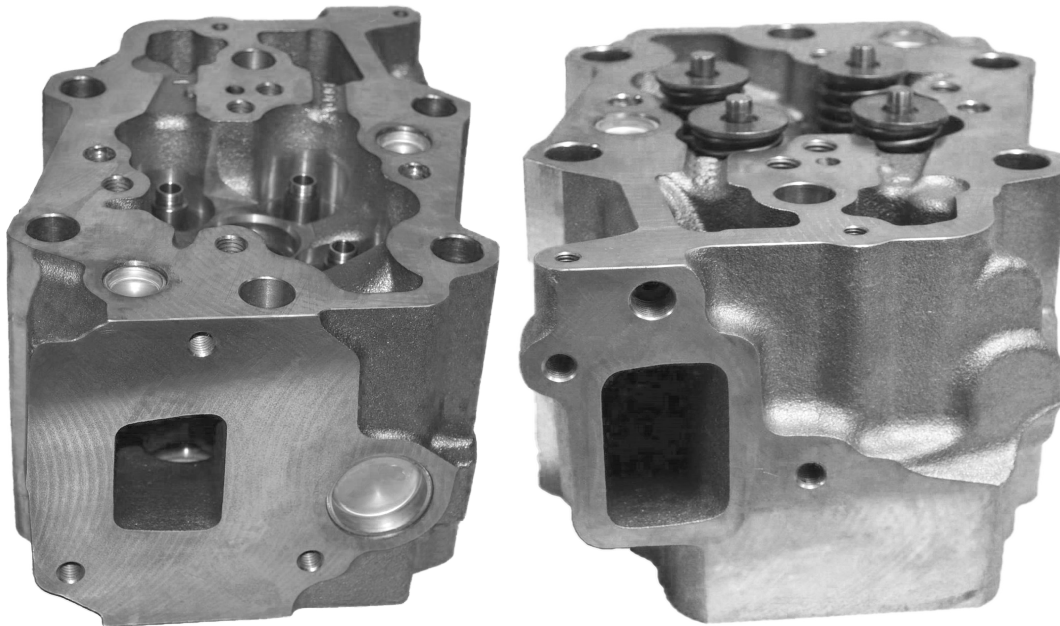

NEW DEVELOPMENTS 2023

MARCH

AMC REF.	DESCRIPTION
939060	CYLINDER HEAD NUDE
939160	CYLINDER HEAD BARE WITH VALVES + SPRINGS
259060	CYLINDER BOLT 6 UND. (M18/200x246)

MAKE	MODEL	YEARS	ENGINES	O.E. REF.
MAN	MARINE INDUSTRIAL TRUCKS	03.2013 ->	BAUREIHE D/E 20 / 26 / 28 E3286 LE212 / 222 / 232 E3262 E203 / 302 E3262 LE202 / 212 / 222 / 232 / 242	51.03100-6835 51.03100-6963 51.03100-6972 51.03100-6973 51.03100-9963 51.03100-9973 51.03101-6930 51.03101-9930