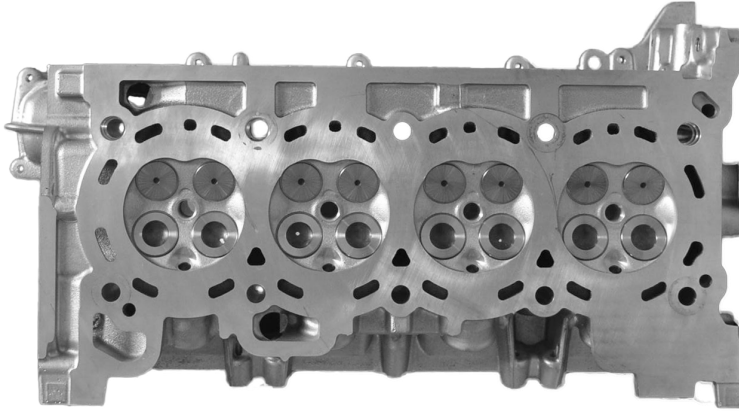

NEW DEVELOPMENTS 2023

AMC REF.	DESCRIPTION
910038	CYLINDER HEAD NUDE
910138	CYLINDER HEAD ASSEMBLED WITH VALVES + SPRINGS
647203	INLET CAMSHAFT
647204	EXHAUST CAMSHAFT
647203K	CAMSHAFT KIT (647203 + 647204)
258238	CYLINDER BOLTS 10 UNIT. (M10/150X123)

MAKE	CC	MODEL	YEARS	ENGINE	O.E. REF.
DACIA	1.2 TCE	DOKER DUSTER I DUSTER II LODGY	2012 -> 2013 -> 2012 ->	H5F 402 H5F 404 H5F 408 H5F 410	110410224R
MERCEDES	1.2	CITAN	2013 ->	M 200.711	A2000100200
NISSAN	1.2 DIG-T	JUKE PULSAR QASHQAI II	2014 -> 2014 -> 2013 ->	HRA2DDT	1104100Q2F
RENAULT	1.2 TCE	CAPTUR CLIO IV GRAND SCENIC III KADJAR KANGOO II MEGAN III MEGAN IV SCENIC III SCENIC IV	2016 ->	H5F 400 H5F 402 H5F 403 H5F 404 H5F 405 H5F 408 H5F 412	110410224R