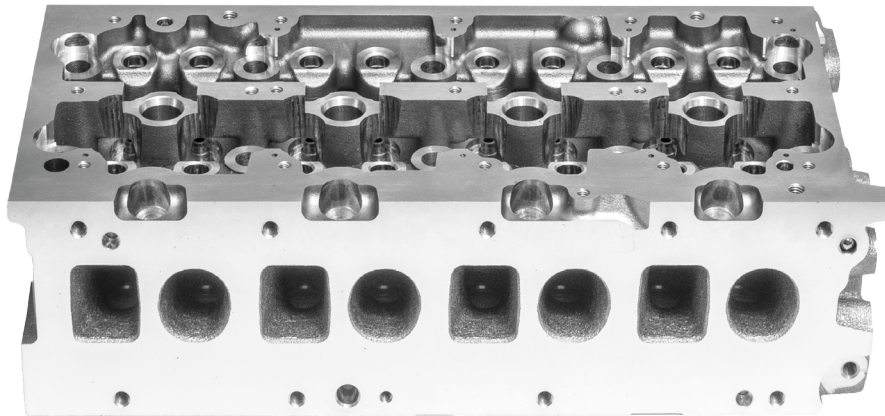

## MAN TGE 2.0

**STOCK**

AMC REF.	DESCRIPTION
908334	BARE CYLINDER HEAD
908434	COMPLETE CYLINDER HEAD WITH VALVES + SPRINGS

MAKE	CC	MODEL	YEARS	ENGINES	REF. O.E.	CYL. HEAD BOLTS
MAN	2.0	TGE	2019 ->	DAUA DAUB DAVA DAWA	65.0300-6001 65.0300-6002	258735