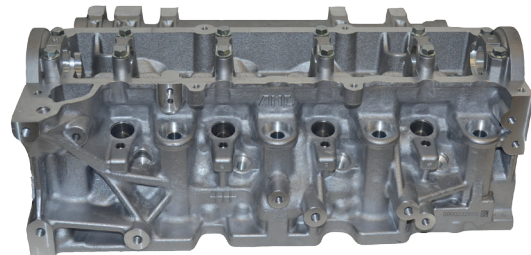

IN STOCK

Amadeo Martí Carbonell, S.A.

Carretera de Villavieja, 76
E-12520 NULES (Castellón - Spain)
Tel. (+34) 964 65 94 94
Fax (+34) 964 67 31 16
www.amc.es
dpto.ventas@amc.es