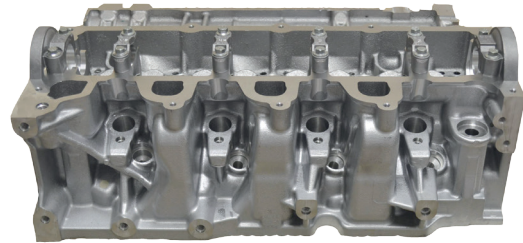

NEW MODELS

RENAULT K9K

AMC REF.	OE REF.	ENGINES
908788 (BARE)	110410442R	K9K 774
	7701479063	K9K 782
908888 (WITH VALVES + SPRINGS)	110412740R	K9K 816
	1104100Q1M	K9K 836
908988 (WITH CAMSHAFT)	1104100Q2M	K9K 837
	8201362222	K9K 846
		K9K 886
		K9K 896
		K9K 898

AVAILABLE IN JULY
SIEMENS INJECTION SYSTEM

AMC REF.	OE REF.	ENGINES
908789 (BARE)	7701479015	K9K 770
	110418961R	K9K 808
908889 (WITH VALVES + SPRINGS)	110418343R	K9K 820
	1104100Q1H	K9K 834
908989 (WITH CAMSHAFT)		K9K 884
		K9K 892
		K9K 894

AVAILABLE IN JULY
DELPHI INJECTION SYSTEM

AMC REF.	OE REF.	ENGINES
908790 (BARE)	110413019R	K9K 608
	1104100Q2D	K9K 612
908890 (WITH VALVES + SPRINGS)	1104100Q1C	K9K 636
908990 (WITH CAMSHAFT)		

AVAILABLE IN JULY
BOSCH INJECTION SYSTEM